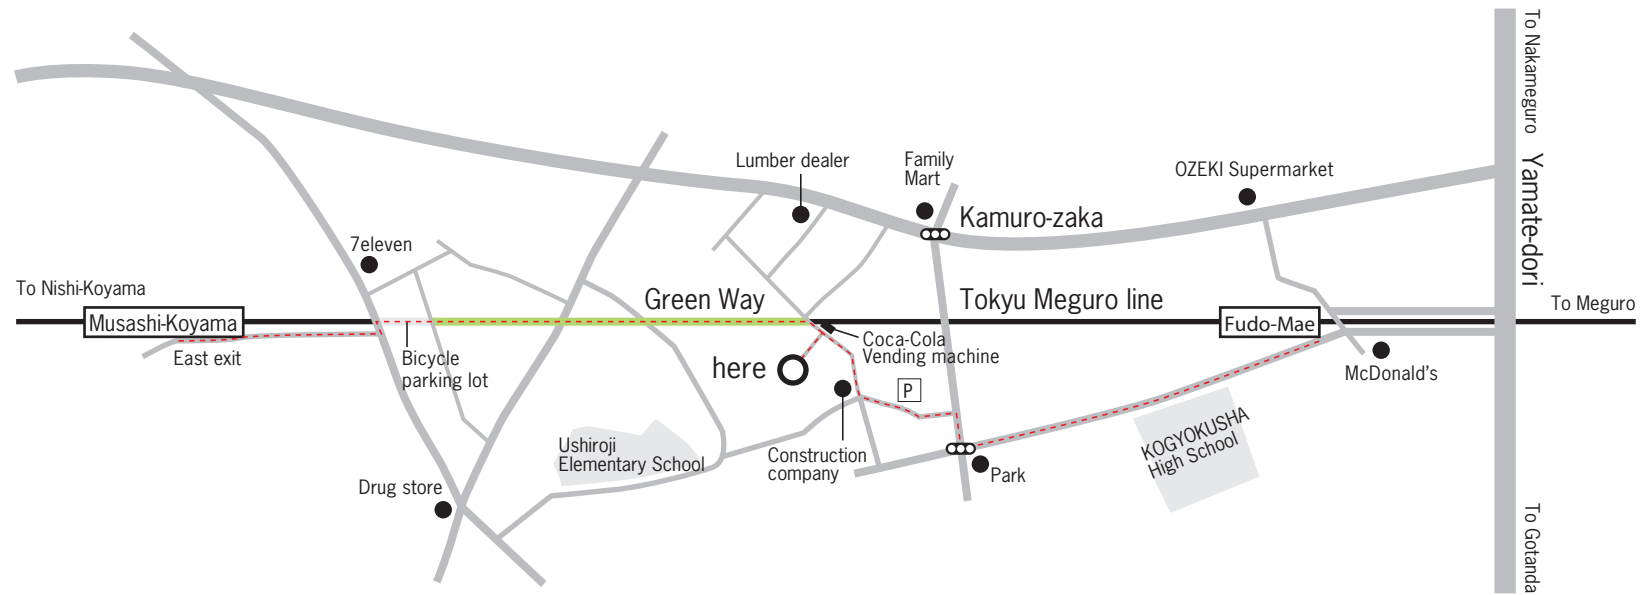

## Access from Fudo-Mae Station

7 minutes walk from Fudo-Mae Station / Tokyu Meguro line.

## Access from Musashi-Koyama Station / Tokyu Meguro line.

8 minutes walk from Musashi-Koyama Station / Tokyu Meguro line.

## Access from Meguro Station

5 minutes taxi ride from Meguro Station / JR Yamanote line.

TORAFU ARCHITECTS Inc.

1-9-2-2F,Koyama,Shinagawa-ku,Tokyo,zip code 142-0062 TEL: (03) 5498-7156 FAX: (03) 5498-6156